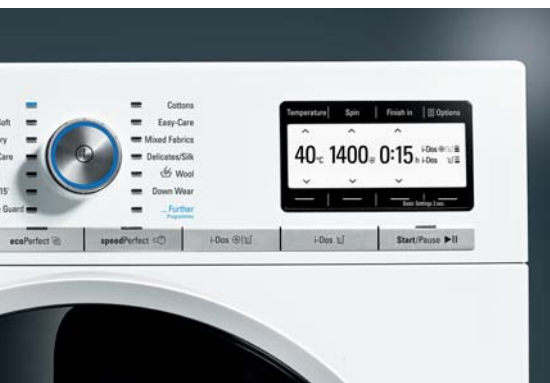

antiVibration Design